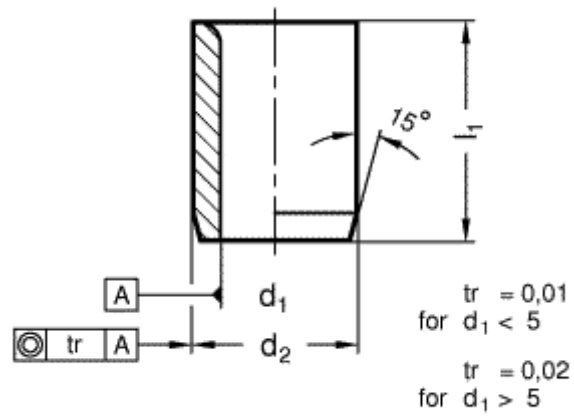

Article number: 201135010

Description: E+G Guide bush DIN 179-B3,1-12-A
without collar

Measures

$d_1 = 3,1$

$d_2 = 6$

$l_1 = 12$